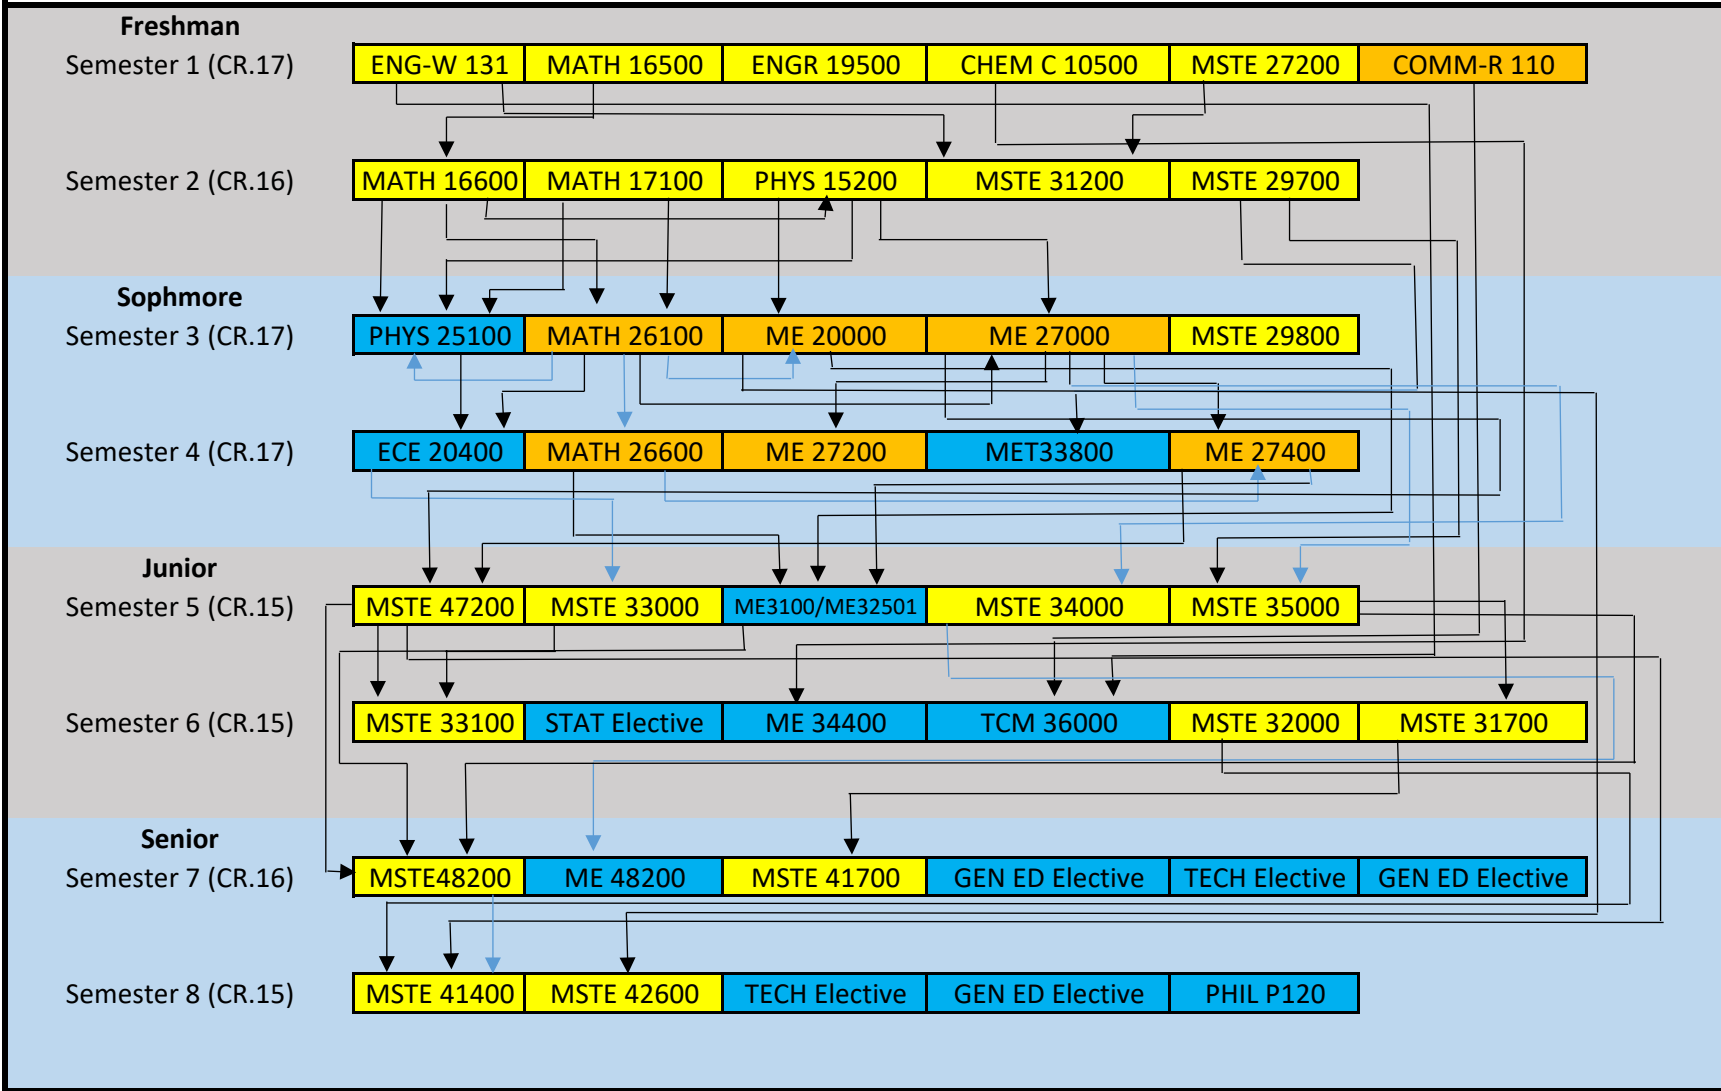

## BS-MSTE 2018 PoS Flow Chart

C or higher  
 C- or higher  
 Passing Grade

Corequisite  
 Prerequisite

**\*\*Note: Minimum GPA of 2.0 Required**